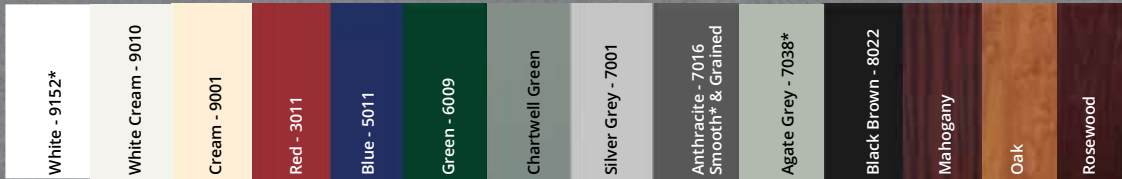

Elizabethan

Quarter Panels

Quarter Winchester

Quarter Cathedral

Quarter Manor

Quarter Elizabethan

Half Panels

Hanover Half

Manor Half

Westminster Half

Buckingham Half

Abbey Half

Manor Half Inverted

inverted moulds

Colourgrain & Woodgrain Options

*White 9152, Anthracite Grey Smooth 7016 and Agate Grey 7038 only available in Modern Collection and Flat Panels