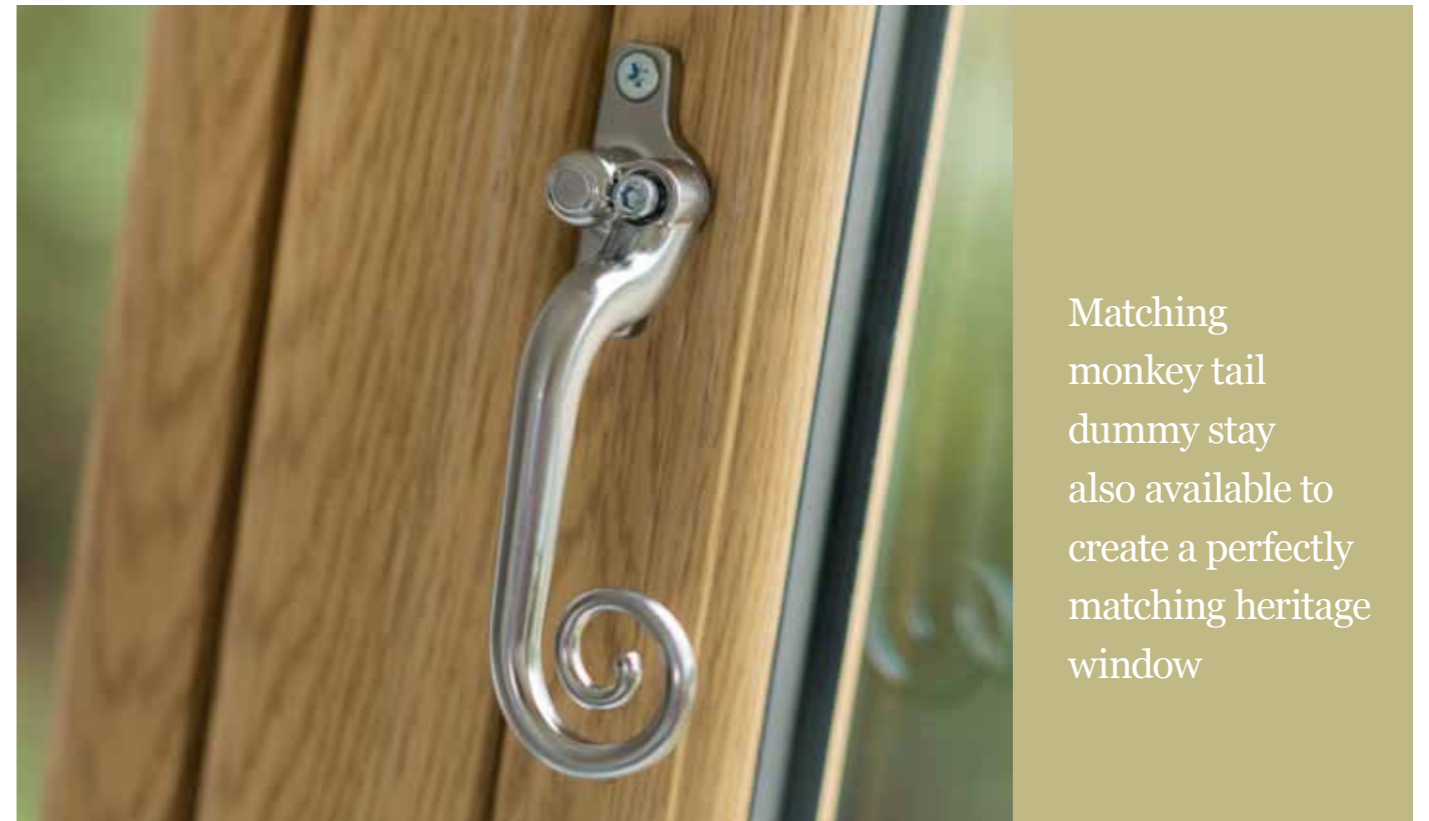

ACCESSORIES

Unique cranked handle provides clearance between it and the surface of the window.

Teardrop Handle

A unique, traditionally designed teardrop handle that fits perfectly with the Heritage window collection. The Teardrop handle grip has been ergonomically designed to fit perfectly in the palm of your hand. Due to its twist on the classic handle shape it is suitable for all our Heritage styles, most rooms and most interior schemes, you just need to choose the best colour option for you. As well as Antique Black, this hardware boasts Fab & Fix's unique and patented Hardex finish in chrome and gold.

Traditional Peg Stays

Matching traditional peg stay Stay is available creating perfectly matching Heritage window. Available in Antique Black, Hardex Chrome and Hardex Gold.

Matching monkey tail dummy stay also available to create a perfectly matching heritage window