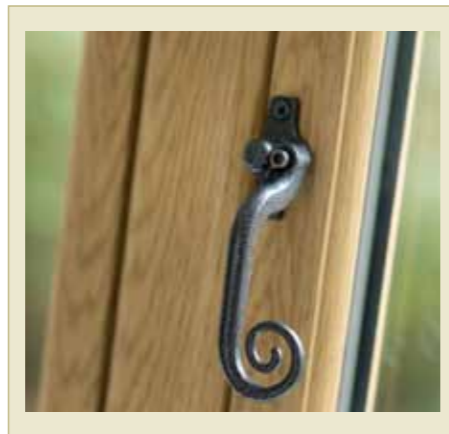

F

FLUSH SASH WINDOW

Designed to replicate the appearance of timber, flush sash windows are distinguished by sashes that close into the frame and finish flush with the face of the window. Flush sash windows typically have frames that appear the same width, known as “equal sightlines” this look is achieved using dummy sashes, something that undoubtedly improves the overall appearance of your property.