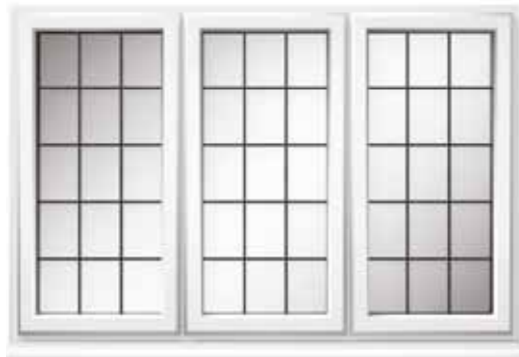

Square Leaded